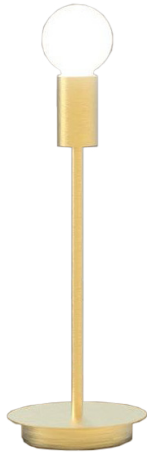

ANNA/L

table lamp

The Anna lamp collection is a timeless addition to our catalog, thanks to its minimalist and enduring design. It has been a part of our collection for several years and continues to be a popular choice due to its timeless appeal. Available in various versions, from single pendants to floor lamps, Anna offers the opportunity to fully illuminate any interior space.

2055	ANNA/L
Power	1 x max 26W
Input	220/240 V - 50/60Hz
Lampholder	E27 - Bulb not included
IP	20

PACKAGING DATA :

Packages	1
Net Weight	0,6kg
Gross Weight	0,7kg
Volume	0,0096 m ³

Any interventions on the light source of this article must be carried out by qualified personnel or by the manufacturer himself.
Any operation carried out without prior consultation with Contemporanea srl will void the guarantee

CE [E] RoHS

MATERIAL :

Frame	Metal
Diffuser	Light source
Wire	PVC

FINISHING TABLE :

Frame	 Brushed Brass
-------	---