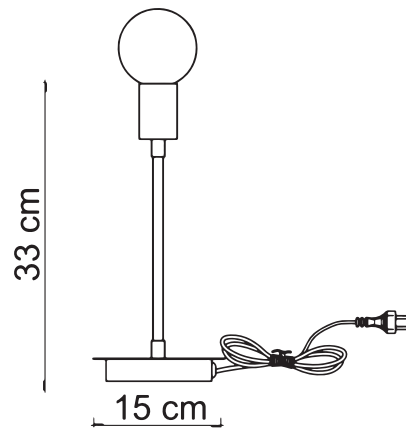

ANNA/L

table lamp

The Anna lamp collection is a timeless addition to our catalog, thanks to its minimalist and enduring design. It has been a part of our collection for several years and continues to be a popular choice due to its timeless appeal. Available in various versions, from single pendants to floor lamps, Anna offers the opportunity to fully illuminate any interior space.

2055	ANNA/L
Power	1 x max 26W
Input	220/240 V - 50/60Hz
Lampholder	E27 - Bulb not included
IP	20

PACKAGING DATA :

Packages	1
Net Weight	0,6kg
Gross Weight	0,7kg
Volume	0,0096 m³

Any interventions on the light source of this article must be carried out by qualified personnel or by the manufacturer himself.
Any operation carried out without prior consultation with Contemporanea srl will void the guarantee

CE [E] RoHS

MATERIAL :

Frame	Metal
Diffuser	Light source
Wire	PVC

FINISHING TABLE :

Frame	Brushed Brass